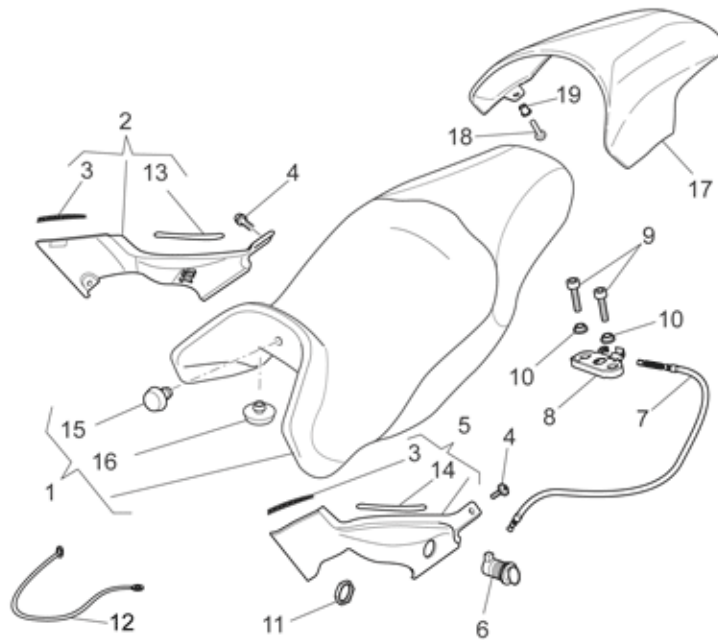

1200 SPORT 8V 1200 2008	GU092	00	TAB N.	18
	SADDLE-CENTRAL BOD				

Pos.	Description	Year	I_M_	Country	Version	Code	Q.ty	P.Cod.
1	Two-seat saddle	-	-	-	-	977831	1	DG009
2	RH body panel blank	-	-	-	-	GU05570230	1	DC12A
	RH side panel, black	-	-	-	g/bl	GU05570232	1	DC12A
	RH side panel, silver	-	-	-	s/cr	GU055702300XE4	1	DC12A
3	Gasket	-	-	-	-	AP8144538	2	-
4	Screw w/ flange M5x9	-	-	-	-	AP8152339	2	-
5	LH body panel blank	-	-	-	-	883496	1	DC12B
	LH side panel, black	-	-	-	g/bl	88349600Y02	1	DC12B
	LH side panel, silver	-	-	-	s/cr	88349600XE4	1	DC12B
6	Saddle lock	-	-	-	-	GU05466830	1	DH039
7	Saddle release cable	-	-	-	-	AP8102914	1	HA069
8	Pass.saddle connecting plate	-	-	-	-	AP8102913	1	DG019
9	Hex socket screw M6X25	-	-	-	-	GU98370625	2	-
10	Self-locking nut M6*	-	-	-	-	AP8152299	2	-
11	Lock nut	-	-	-	-	AP8102523	1	-
12	Helmet lock cable	-	-	-	-	AP8102502	1	HA079
13	RH side fairing decal	-	-	-	-	GU05573830	1	-
14	LH side fairing decal	-	-	-	-	GU05573831	1	-
15	Rubber spacer	-	-	-	-	GU32461810	5	-
16	Rubber spacer	-	-	-	-	GU32461610	10	-
17	Cover pillion rider seat blank	-	-	-	-	977754	1	DC379
	Saddle cover, black	-	-	-	g/bl	97775400Y02A	1	DC379
	Saddle cover silver	-	-	-	s/cr	97775400XE4	1	DC379
18	Hex socket screw M6X16	-	-	-	-	GU98370616	2	-
19	T bush *	-	-	-	-	AP8221023	2	-