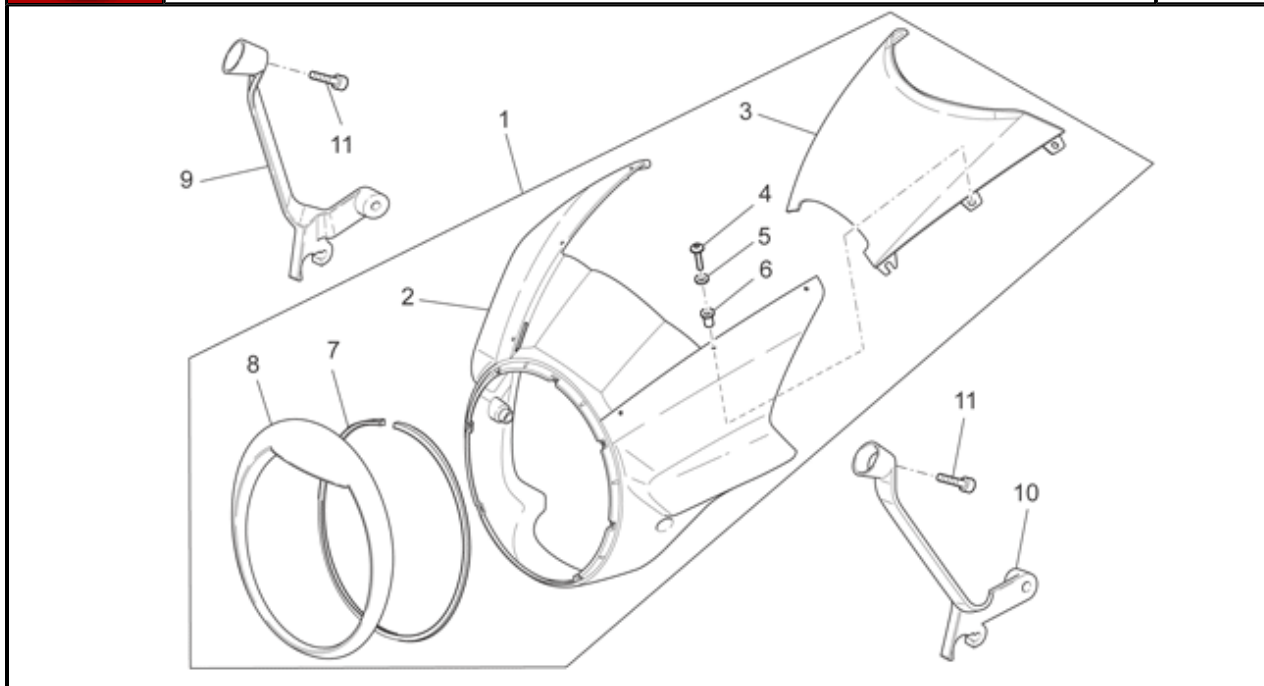

1200 SPORT 8V 1200 2008	GU092	00	TAB N.	14
	FRONT BODY I				

Pos.	Description	Year	I_M_	Country	Version	Code	Q.ty	P.Cod.
1	Windshield assy. Silver	-	-	-	-	s/cr 97781800XE4	1	DC019
	Windshield assy.black	-	-	-	-	g/bl 97781800Y02A	1	DC019
2	Windshield, silver	-	-	-	-	s/cr 97774800XE4	1	DC019
	Front fairing, black	-	-	-	-	g/bl 977748Y02	1	DC019
	Headlight windshield blank	-	-	-	-	977748	1	DC019
3	Fr.fairing lockup white	-	-	-	-	9778190087	1	-
	Fr.fairing lockup blank	-	-	-	-	977749	1	-
4	Hex socket screw M4x12	-	-	-	-	GU98370412	6	-
5	Nylon washer	-	-	-	-	AP8144565	6	-
6	Antivibration bush M4x7,9x12,7	-	-	-	-	GU93231604	6	-
7	Gasket	-	-	-	-	GU00823931055	1	-
8	Light frame, black	-	-	-	-	977750NA	1	-
9	RH windshield support	-	-	-	-	977752	1	-
10	LH windshield support	-	-	-	-	977751	1	-
11	Hex socket screw M5x16	-	-	-	-	GU98692216	2	-