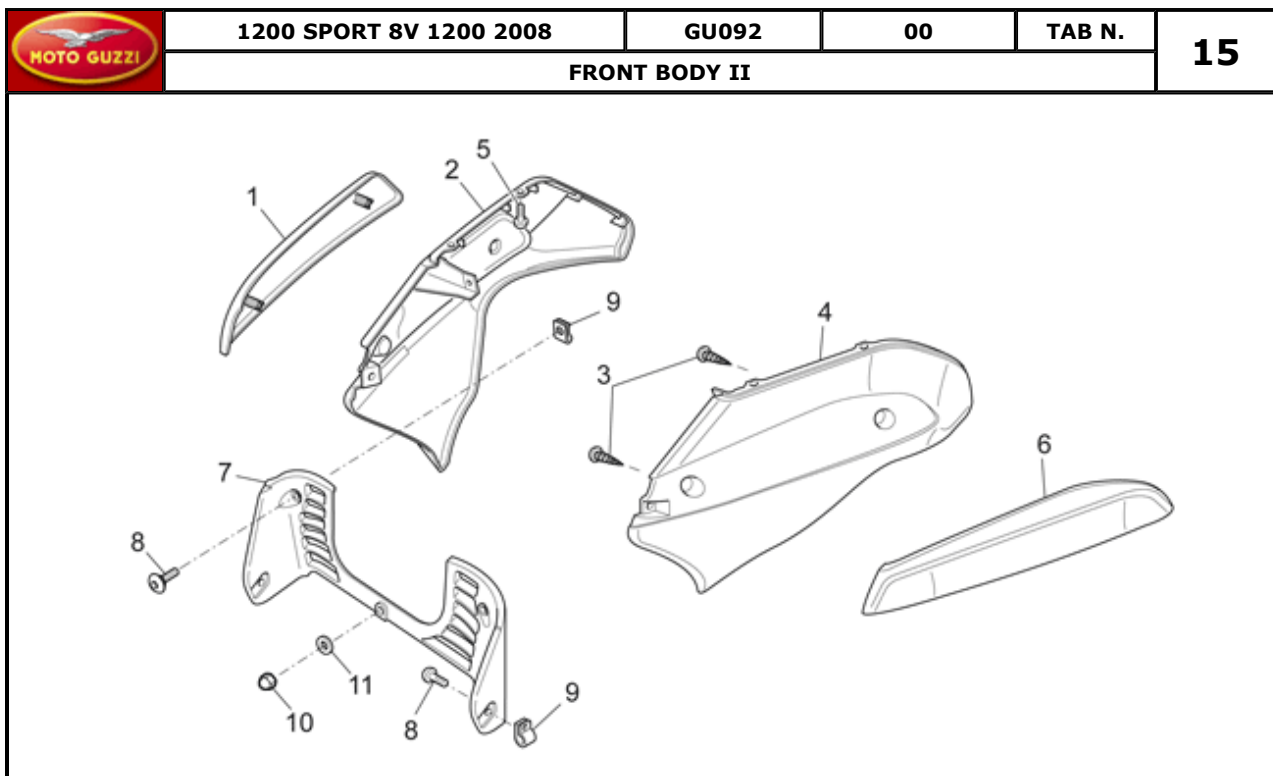

Pos.	Description	Year	I_M_	Country	Version	Code	Q.ty	P.Cod.
1	RH protection	-	-	-	-	GU05576631	1	DC27A
2	RH lat.fairing, black	-	-	-	-	GU05576230NA	1	DC02A
	RH lateral fairing, blank	-	-	-	-	GU05576230	1	DC02A
3	Self-tap screw 3,9x14	-	-	-	-	AP8150413	4	-
4	LH lat.fairing, black	-	-	-	-	GU05576330NA	1	DC02B
	LH lateral fairing, blank	-	-	-	-	GU05576330	1	DC02B
5	Screw w/ flange M5x9	-	-	-	-	AP8152339	6	-
6	LH protection	-	-	-	-	GU05576731	1	DC27B
7	Water cooler grille	-	-	-	-	GU05476430	1	DC499
8	Screw w/ flange M5x12	-	-	-	-	AP8152302	4	-
9	Clip M5	-	-	-	-	AP8102375	4	-
10	Cap nut M5x0,8	-	-	-	-	GU92787205	1	-
11	Washer 5,2x18x1,5	-	-	-	-	GU95005304	1	-