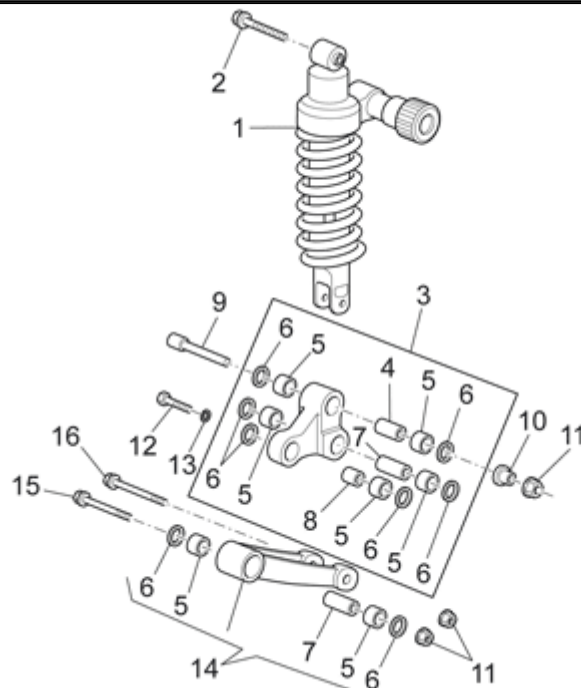

1200 SPORT 8V 1200 2008	GU092	00	TAB N.	12
	CONNECTING ROD - REAR SHOCK ABS.				

Pos.	Description	Year	I_M	Country	Version	Code	Q.ty	P.Cod.
1	Shock absorber	-	-	-	-	GU05550230	1	BF009
2	Screw w/ flange M10x80	-	-	-	-	AP8152398	1	-
3	Double conrod	-	-	-	-	GU05560330	1	BF099
4	Double connecting rod pin L40	-	-	-	-	AP8135924	1	BF109
5	Needle bearing	-	-	-	-	AP8110066	7	BF119
6	Oil seal D18x24x3	-	-	-	-	AP8110068	8	-
7	Double connecting rod pin L47	-	-	-	-	GU05562030	2	BF109
8	Double connecting rod pin L25	-	-	-	-	AP8135608	1	BF109
9	Hex socket screw M10x82	-	-	-	-	AP8152397	1	-
10	T bush *	-	-	-	-	AP8121155	1	-
11	Self-locking nut M10*	-	-	-	-	AP8152301	3	-
12	Hex screw M10x47	-	-	-	-	AP8152147	1	BF029
13	Curved spring washer *	-	-	-	-	AP8150292	1	-
14	Single conrod comp.	-	-	-	-	GU05562430	1	BF089
15	Screw w/ flange M10x85	-	-	-	-	AP8152482	1	-
16	Screw w/ flange M10x95	-	-	-	-	AP8152396	1	-